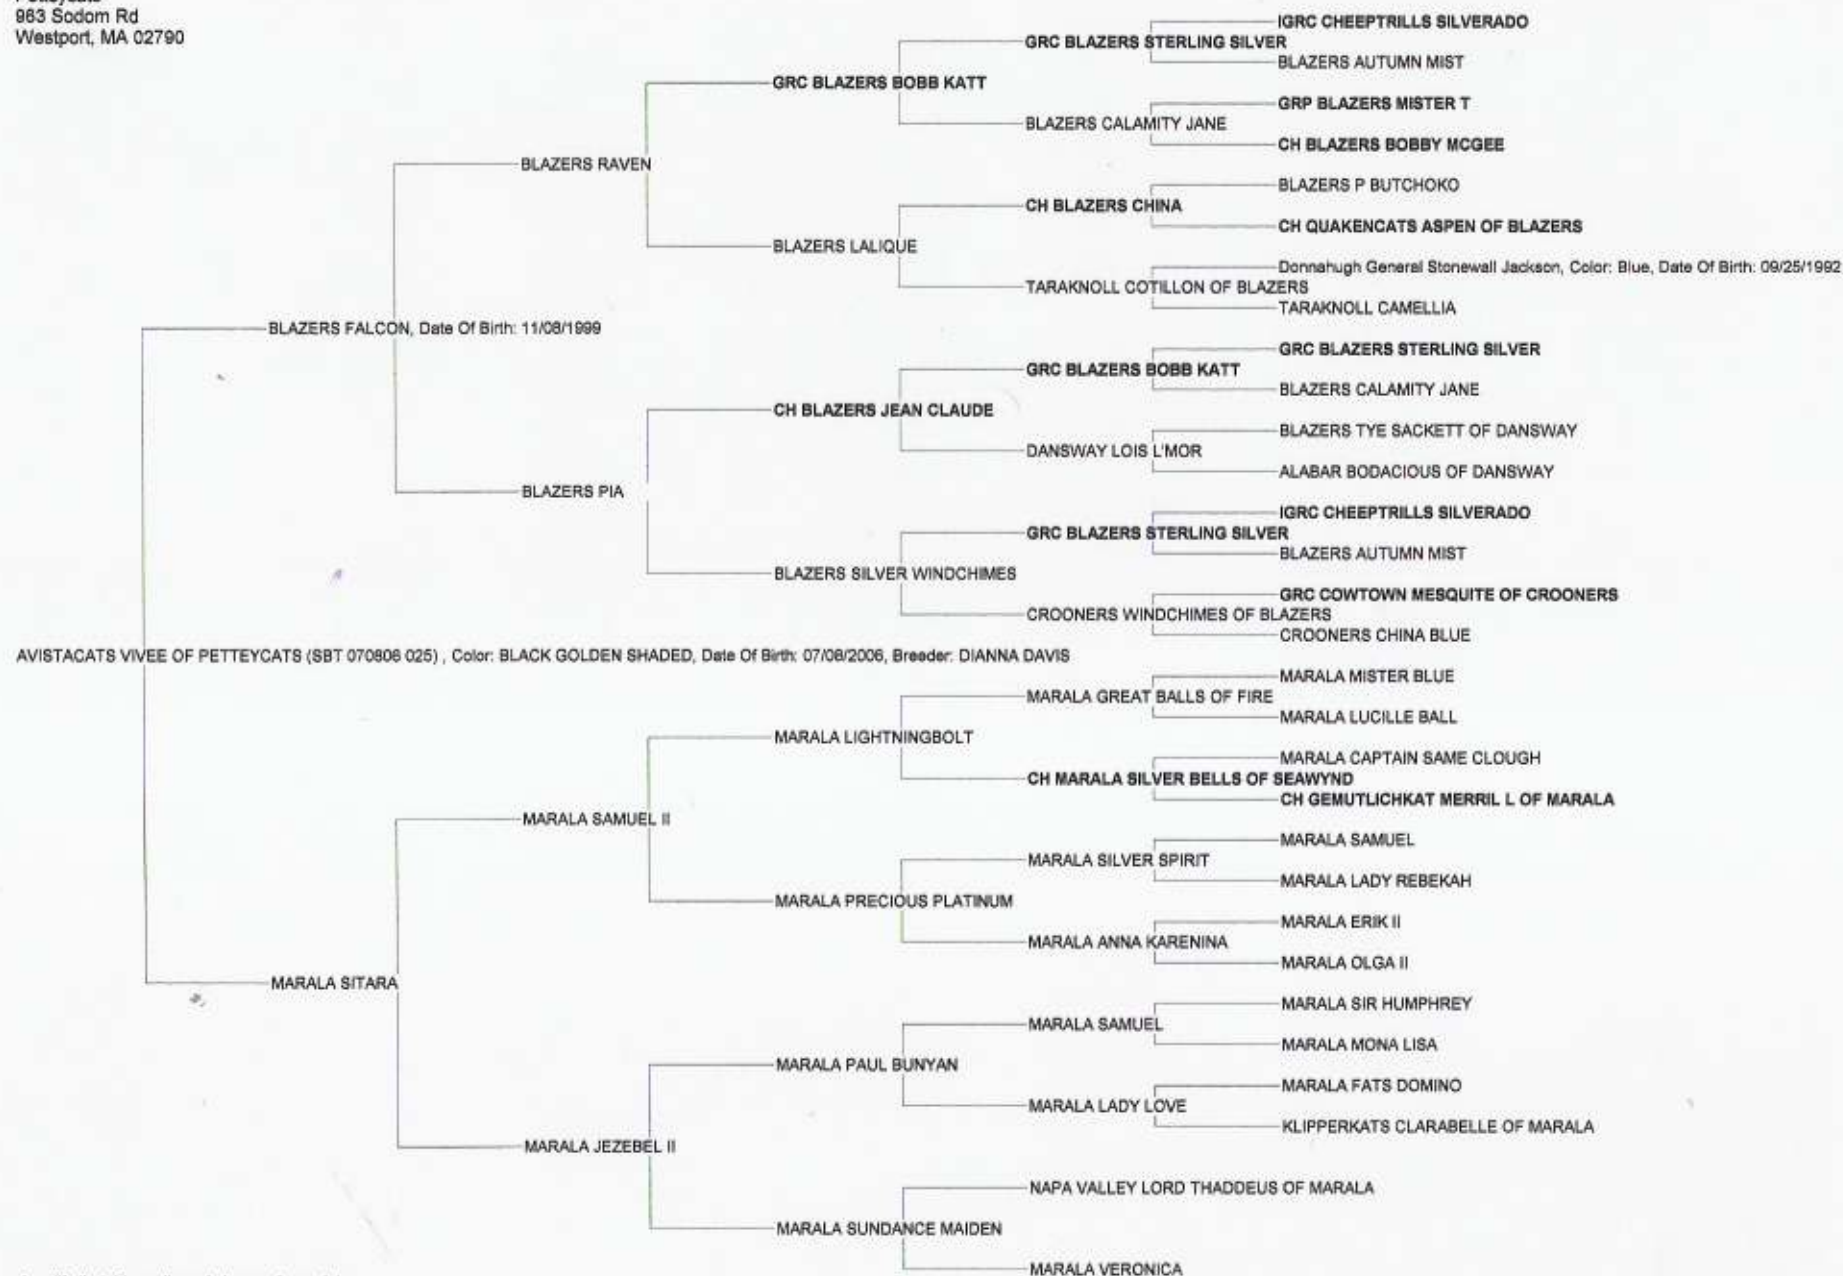

# Pedigree for AVISTACATS VIVEE OF PETTEYCATS

cathy pettey  
 Petteycats  
 963 Sodom Rd  
 Westport, MA 02790

I certify that this pedigree is true and complete to the best of my knowledge

Date: \_\_\_\_\_