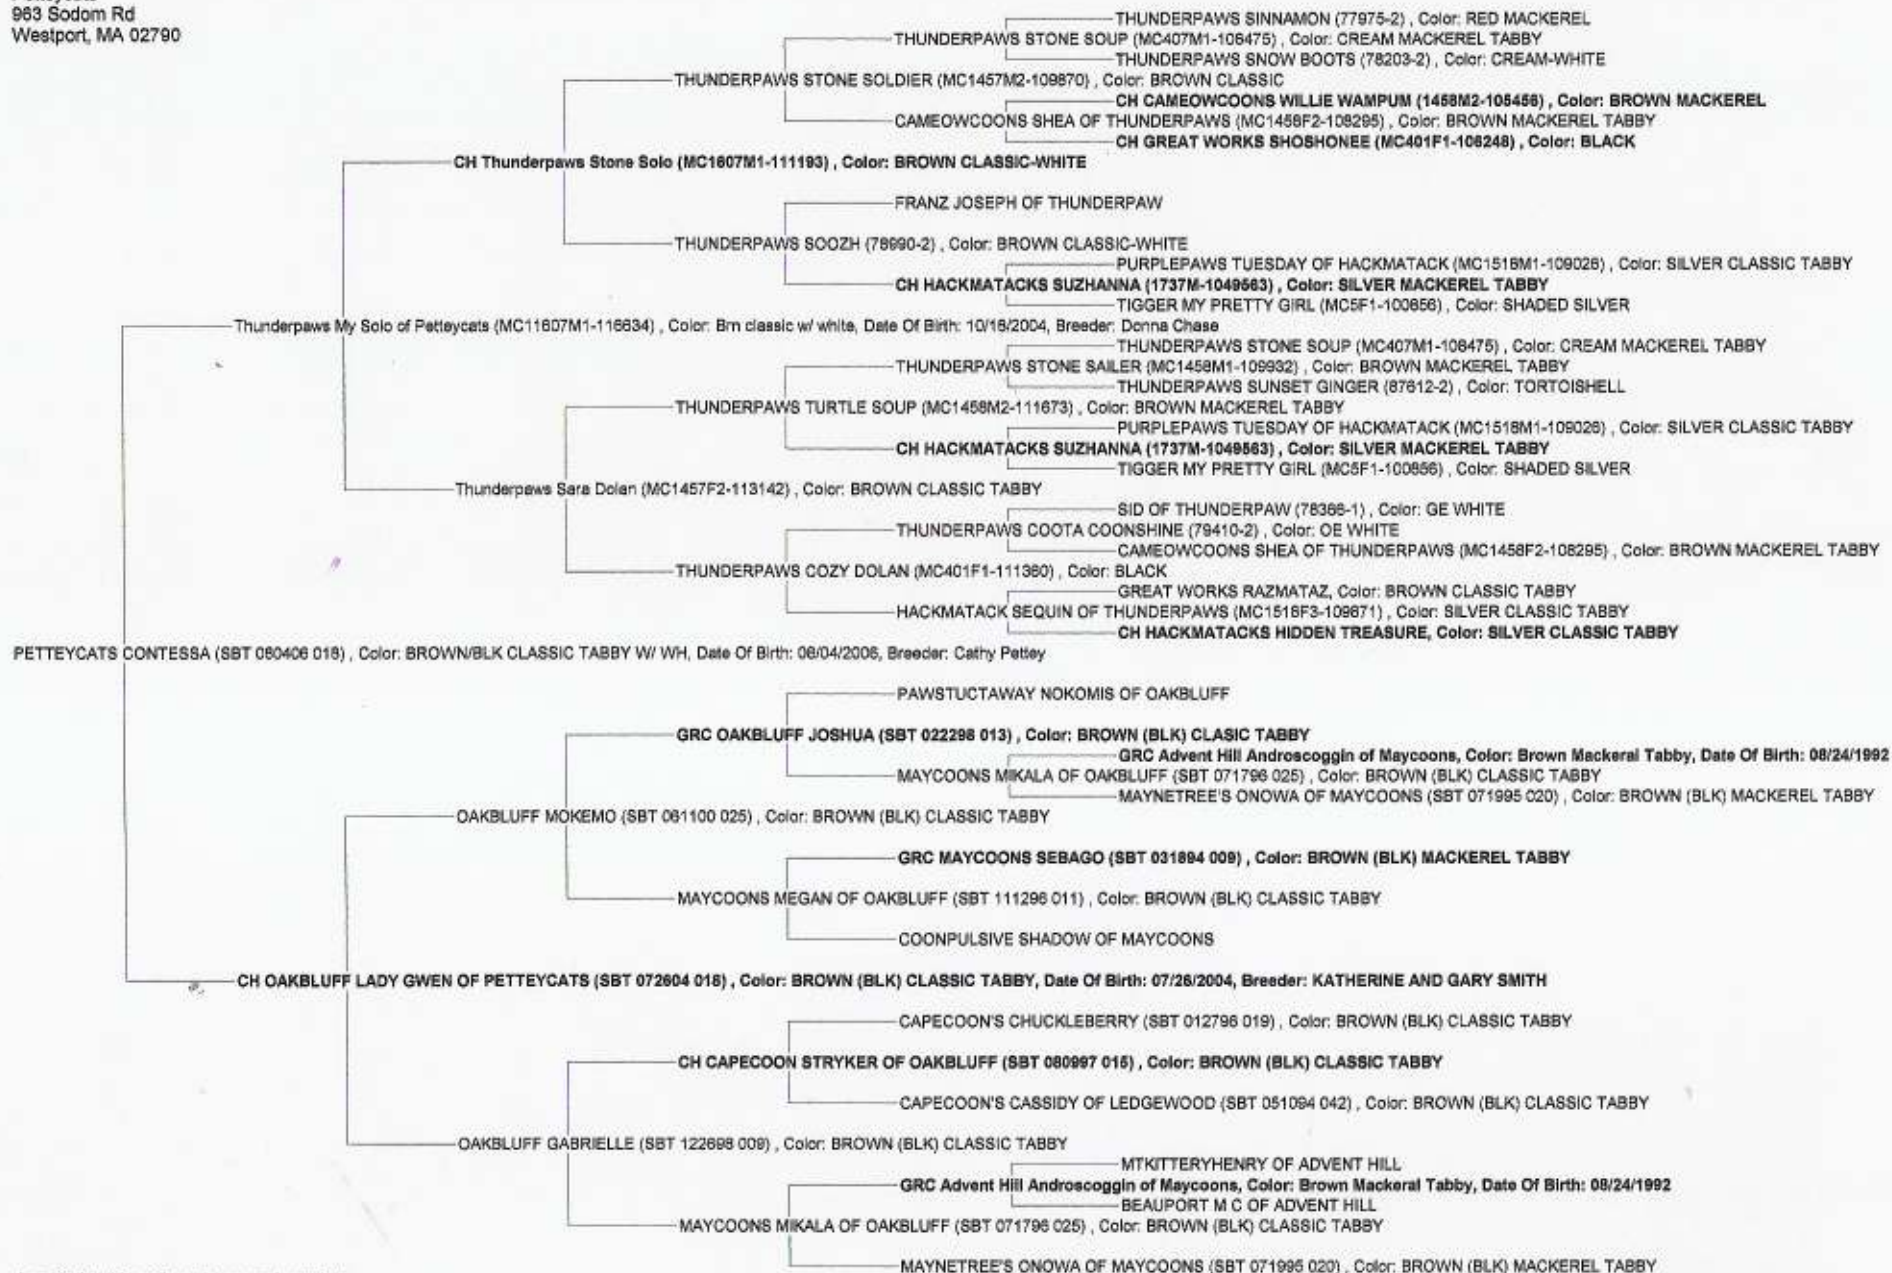

# Pedigree for PETTEYCATS CONTESSA

cathy pettey  
 Petteycats  
 963 Sodom Rd  
 Westport, MA 02790

I certify that this pedigree is true and complete to the best of my knowledge

Date: \_\_\_\_\_