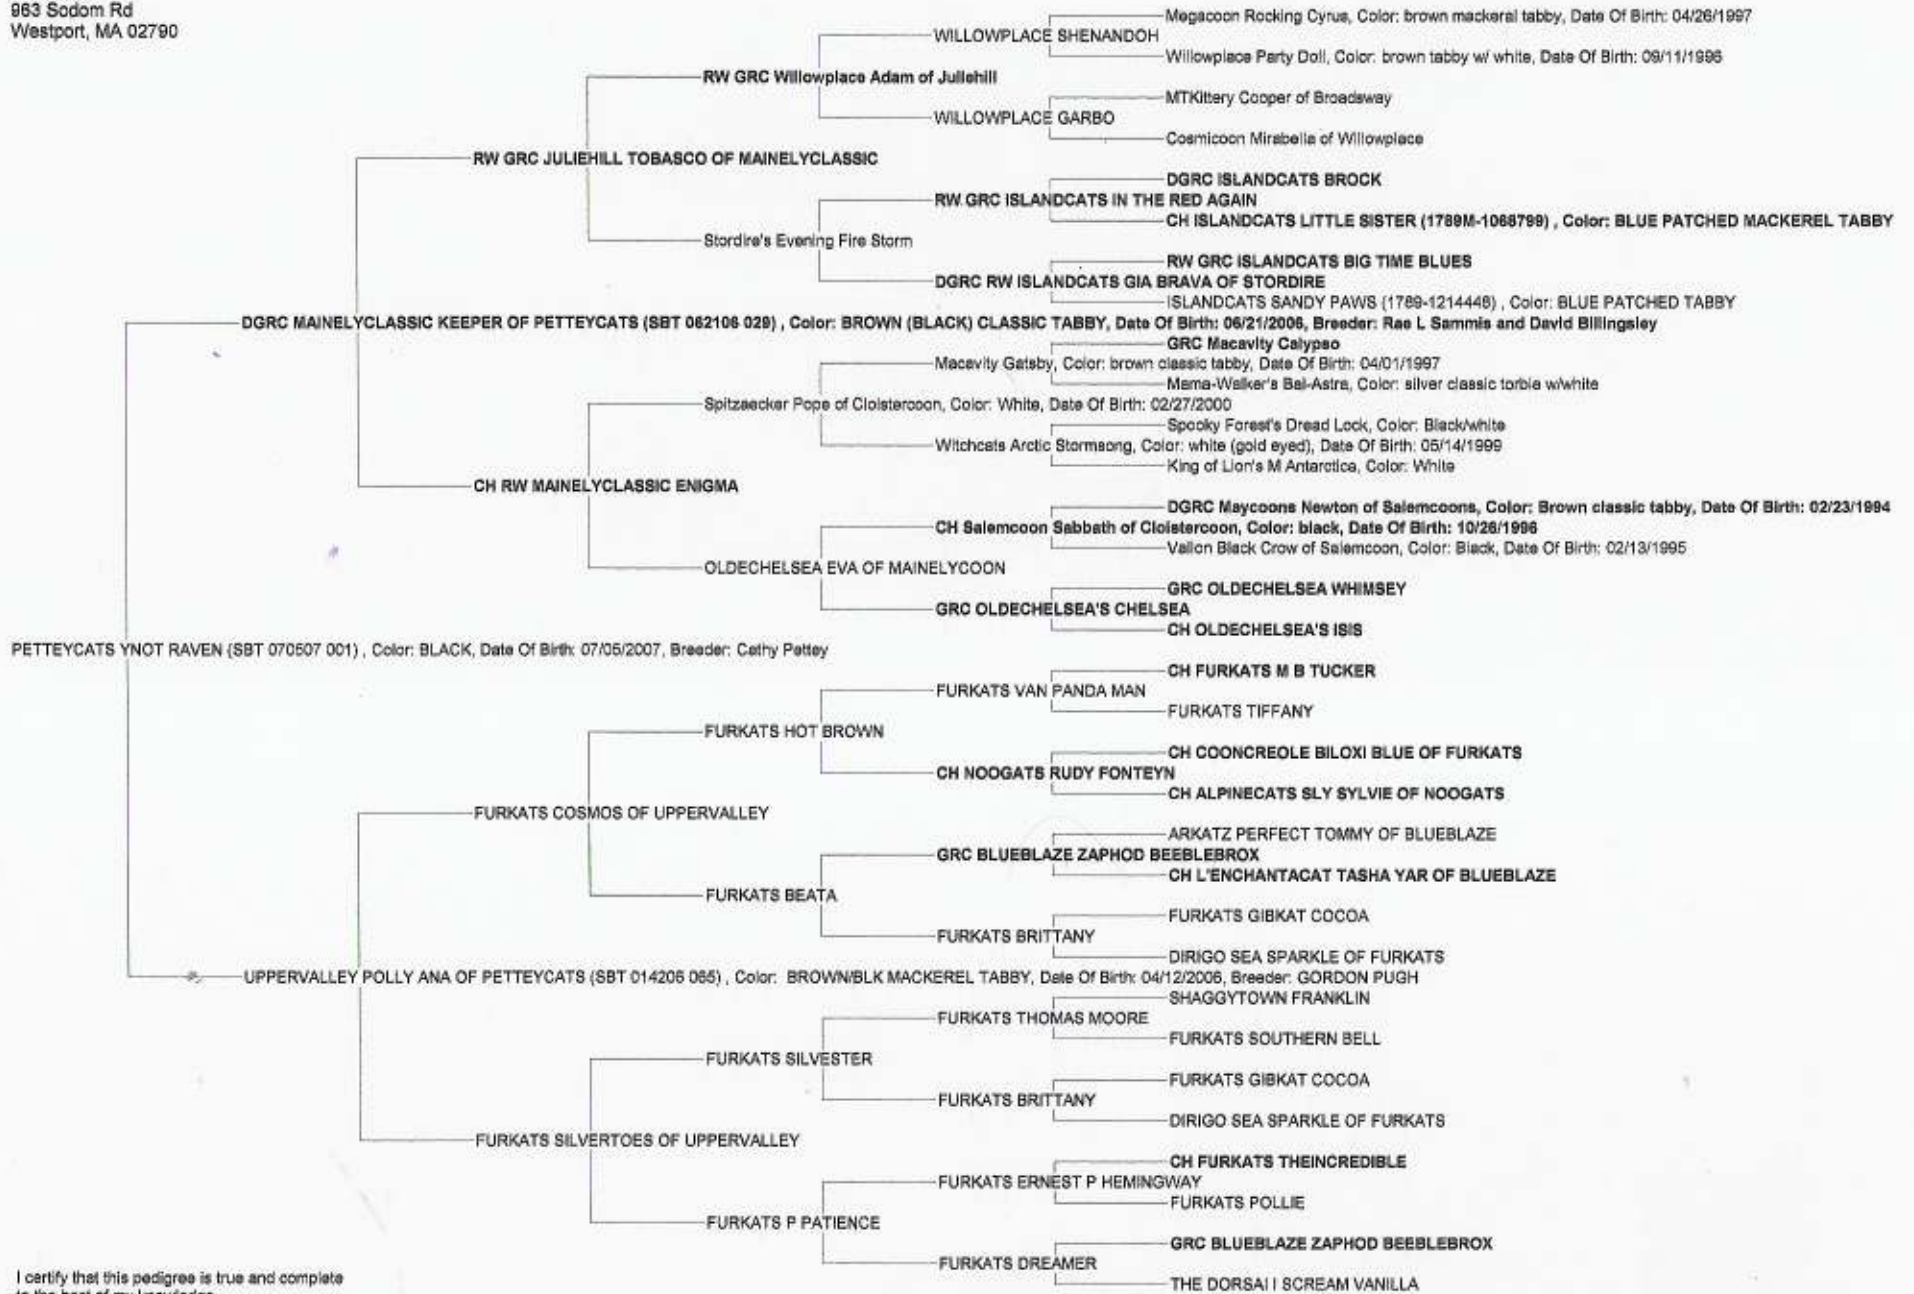

Pedigree for PETTEYCATS YNOT RAVEN

cathy petty
 Petteycats
 963 Sodom Rd
 Westport, MA 02790

I certify that this pedigree is true and complete to the best of my knowledge

Date: _____