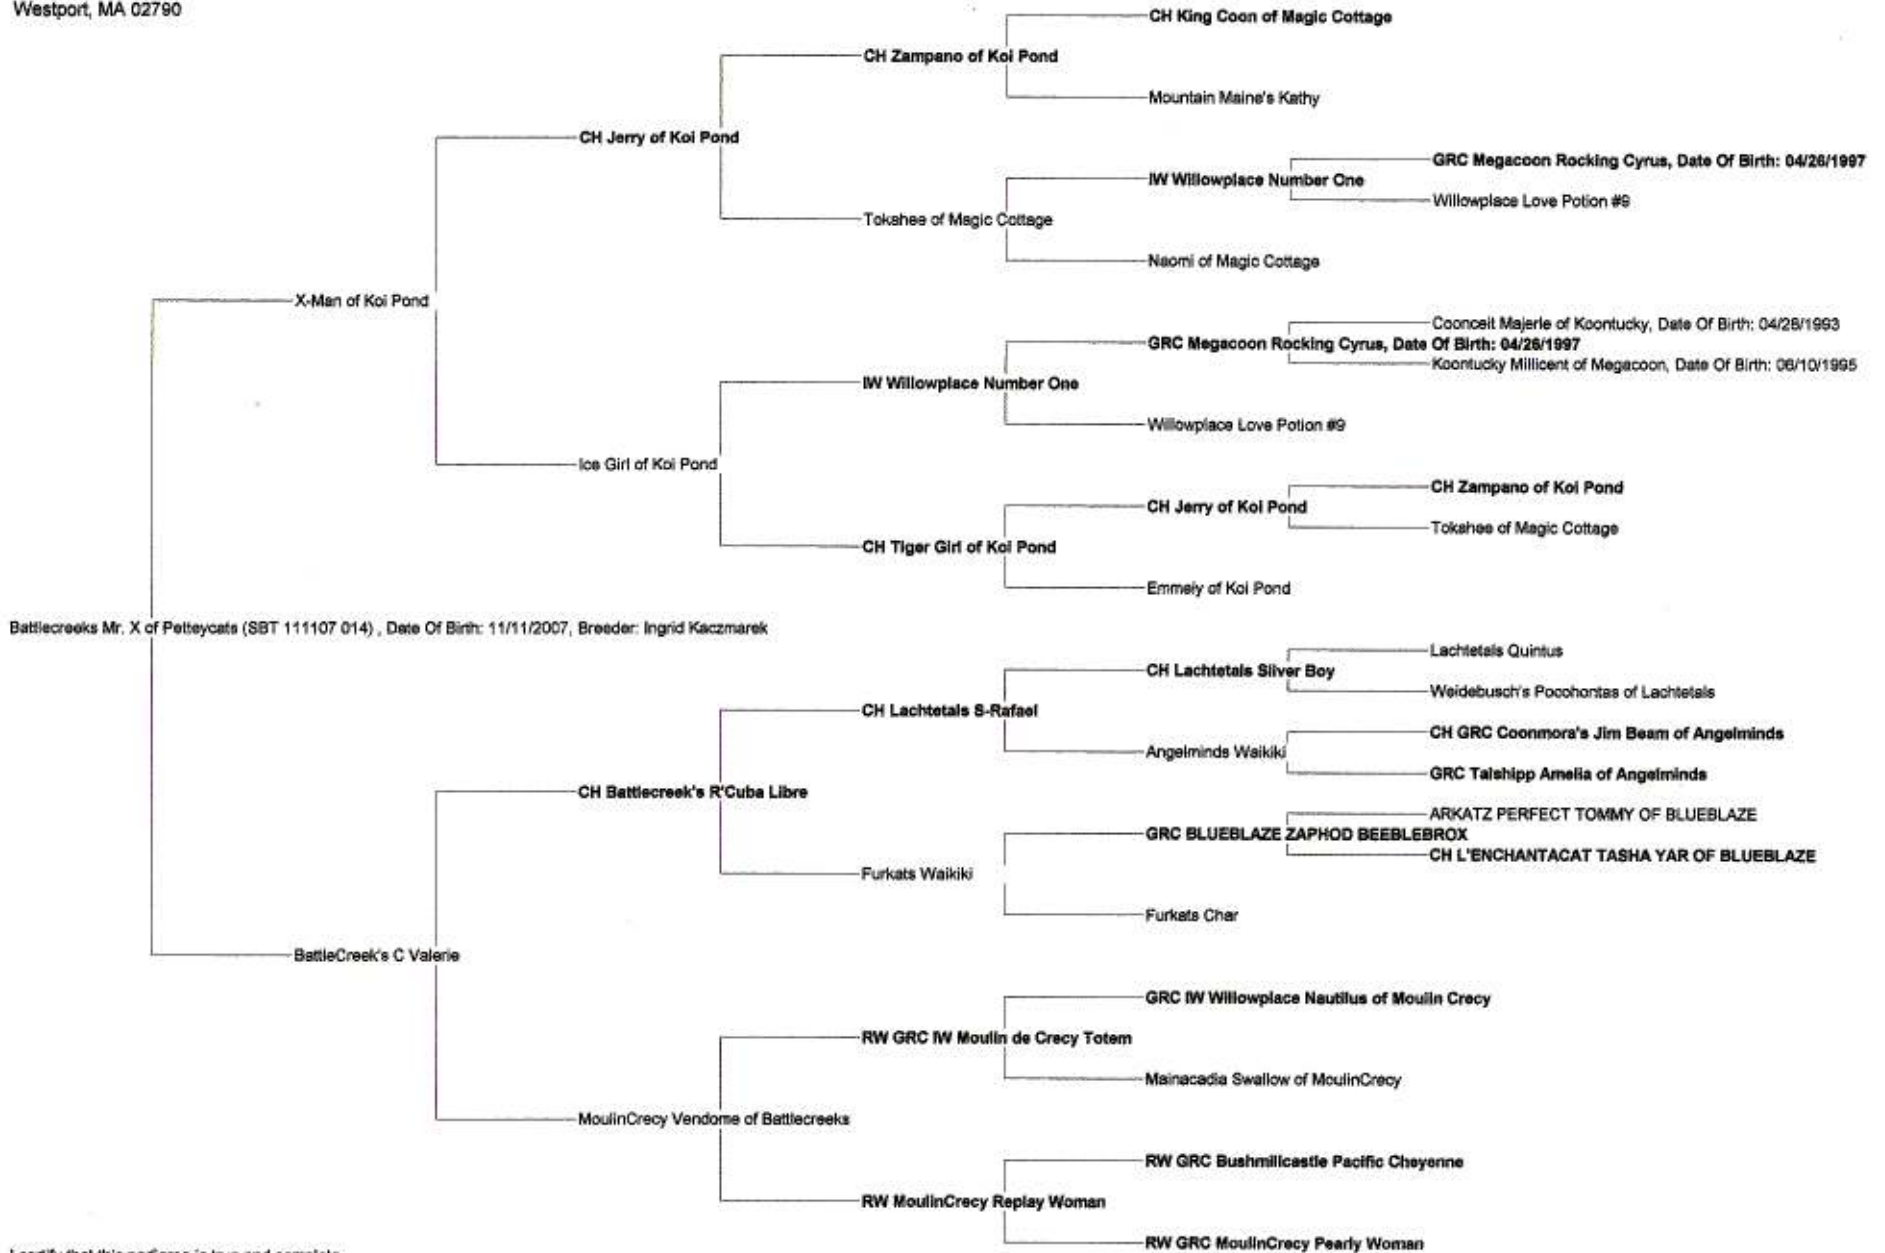

# Pedigree for Battlecreeks Mr. X of Petteycats

cathy pettey  
 Petteycats  
 963 Sodom Rd  
 Westport, MA 02790

I certify that this pedigree is true and complete to the best of my knowledge

\_\_\_\_\_ Date: \_\_\_\_\_