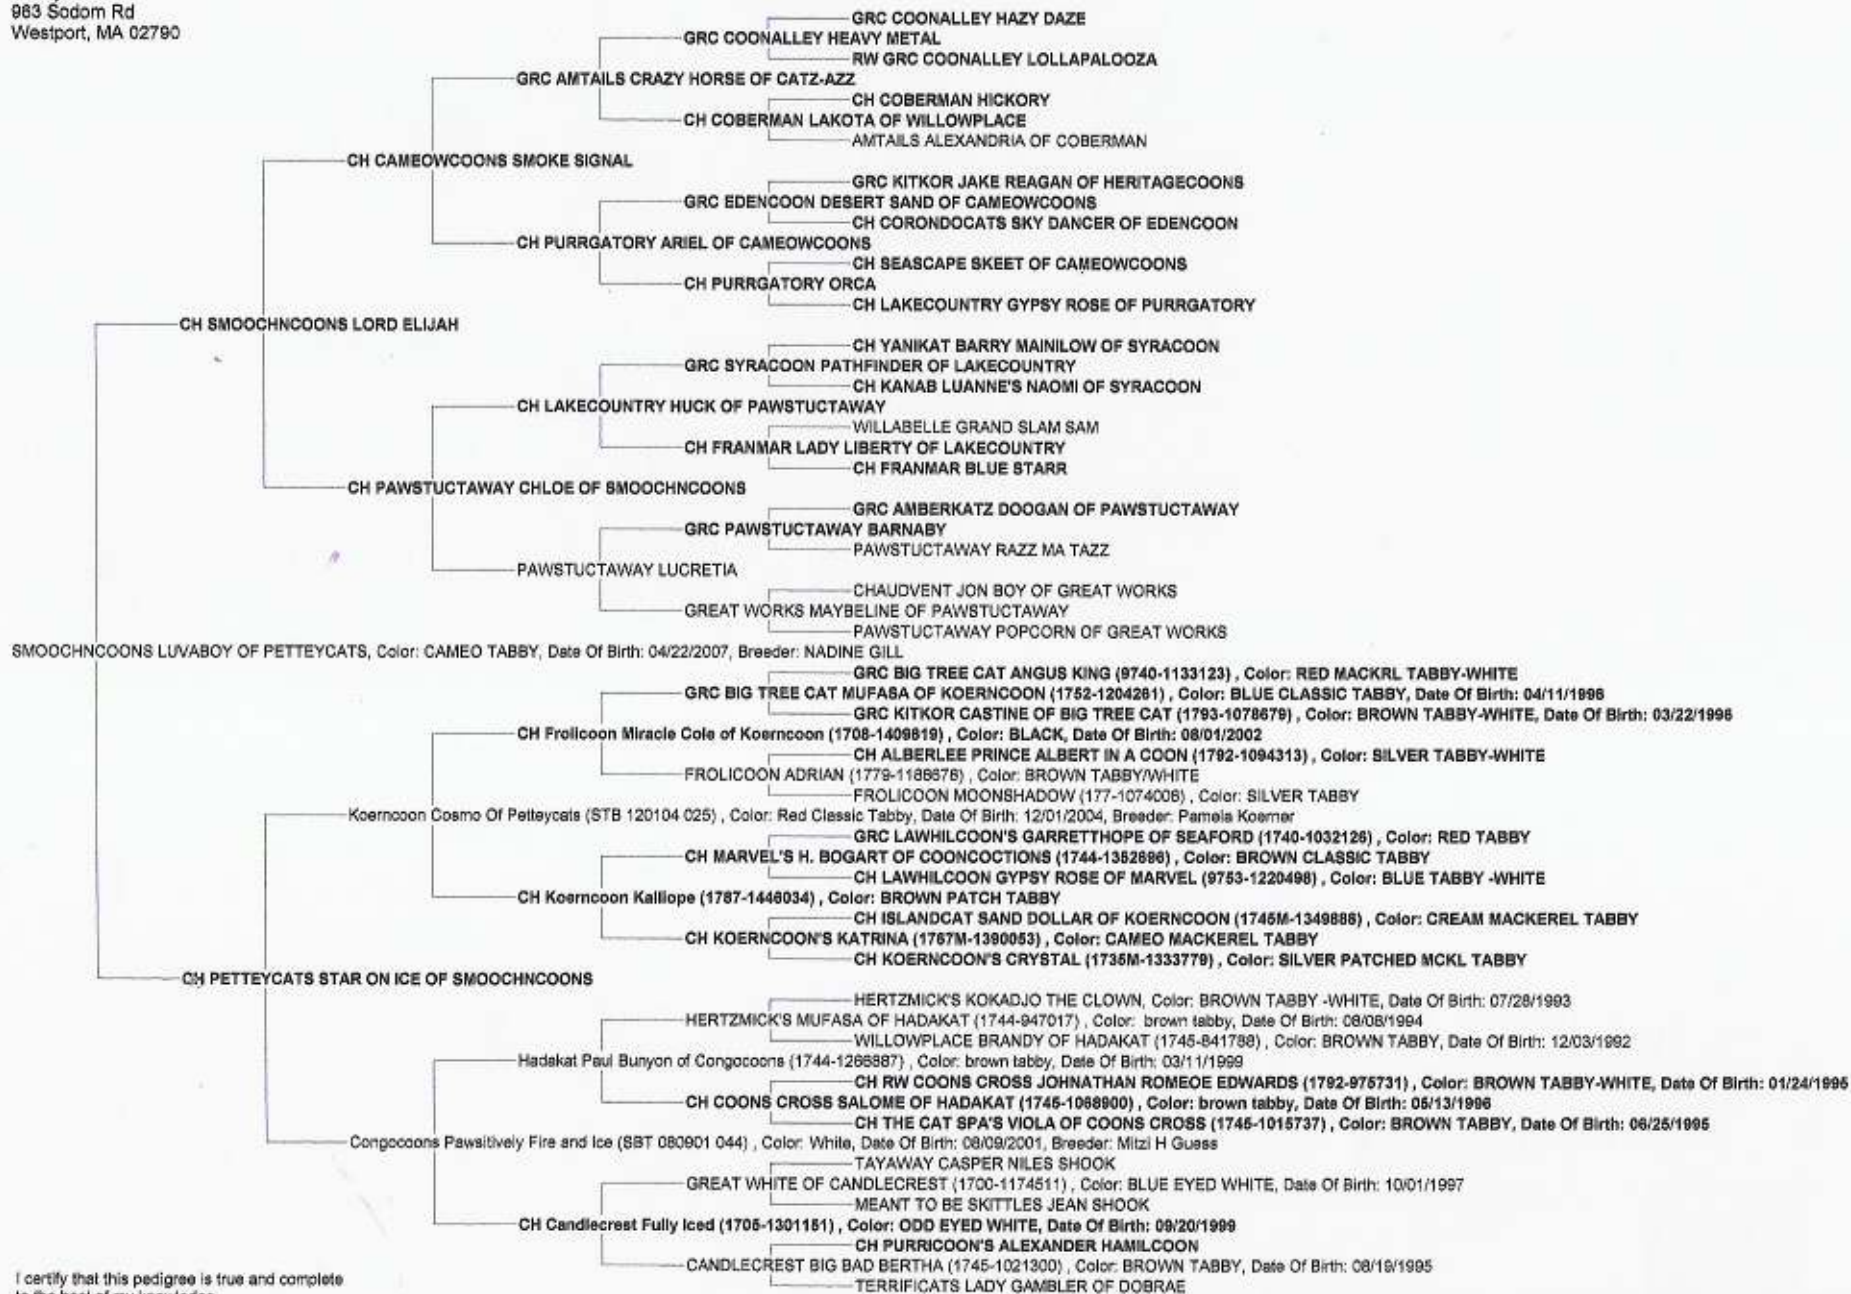

Pedigree for SMOOCHNCOONS LUVABOY OF PETTEYCATS

cathy pettey
 Petteycats
 963 Sodom Rd
 Westport, MA 02790

I certify that this pedigree is true and complete to the best of my knowledge

Date: _____