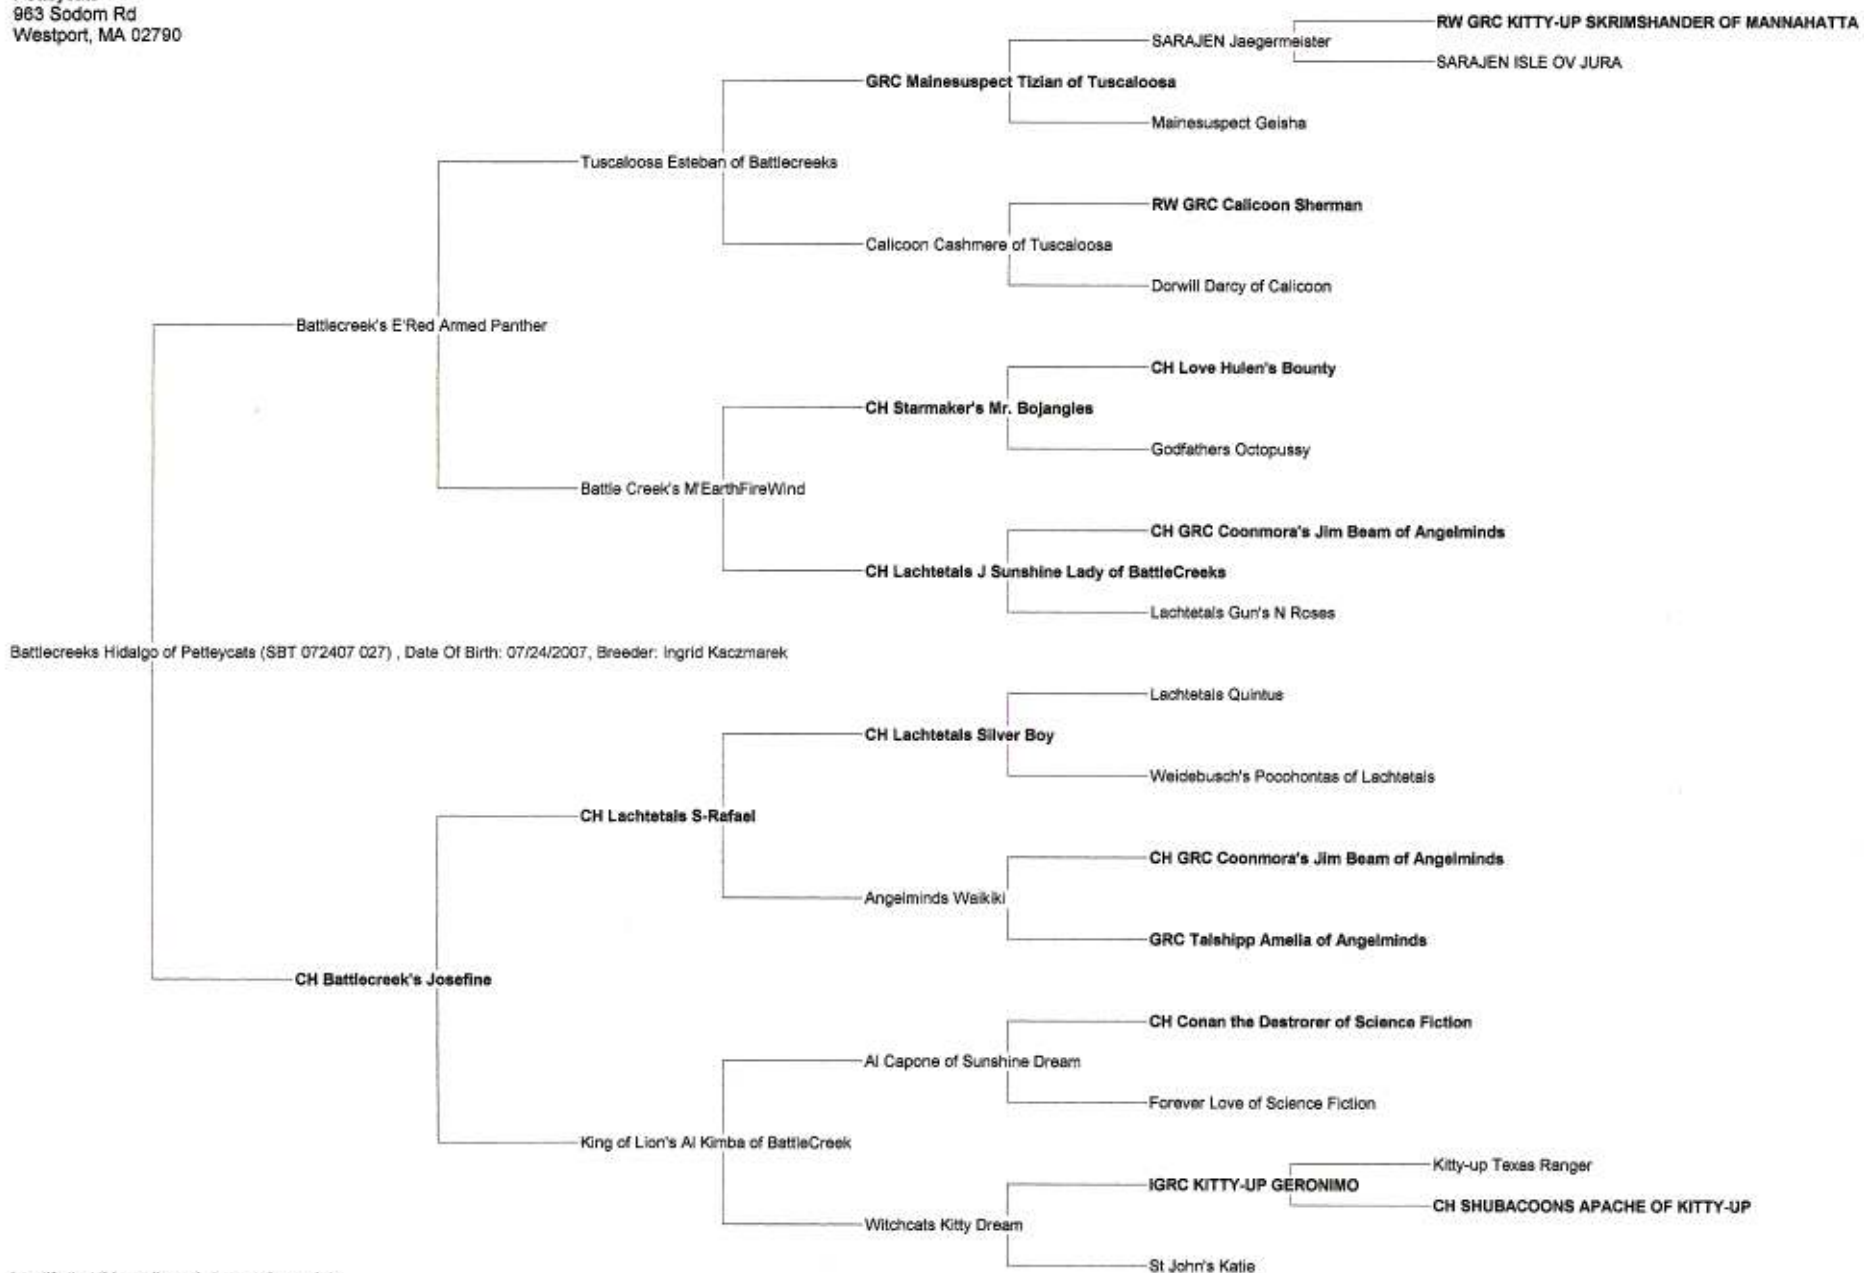

# Pedigree for Battlecreeks Hidalgo of Petteycats

cathy pettey  
 Petteycats  
 963 Sodom Rd  
 Westport, MA 02790

I certify that this pedigree is true and complete to the best of my knowledge

Date: \_\_\_\_\_