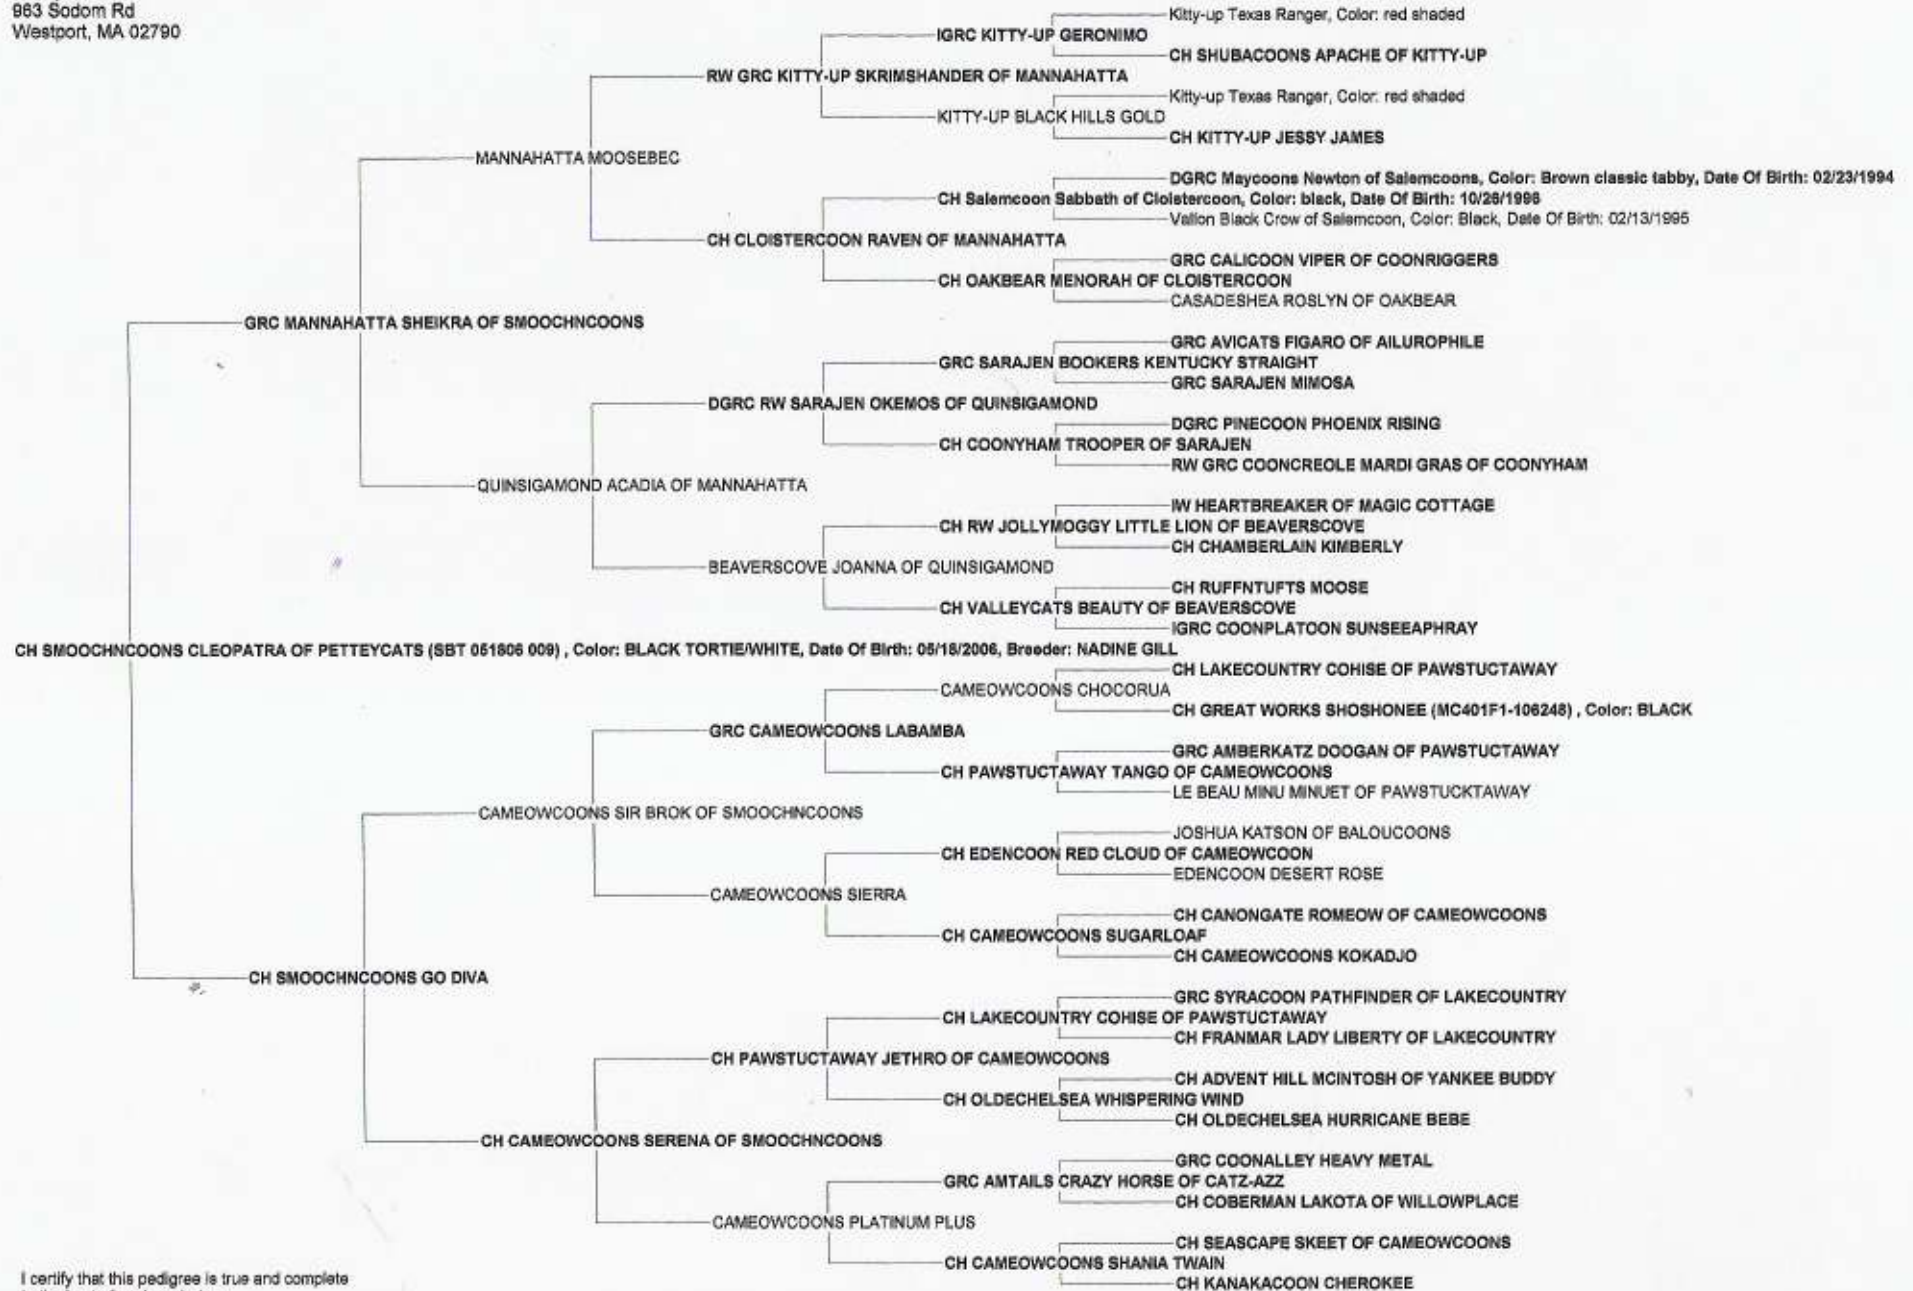

# Pedigree for CH SMOOCHNCOONS CLEOPATRA OF PETTEYCATS

cathy pettey  
 Petteycats  
 983 Sodom Rd  
 Westport, MA 02790

I certify that this pedigree is true and complete to the best of my knowledge

Date: \_\_\_\_\_